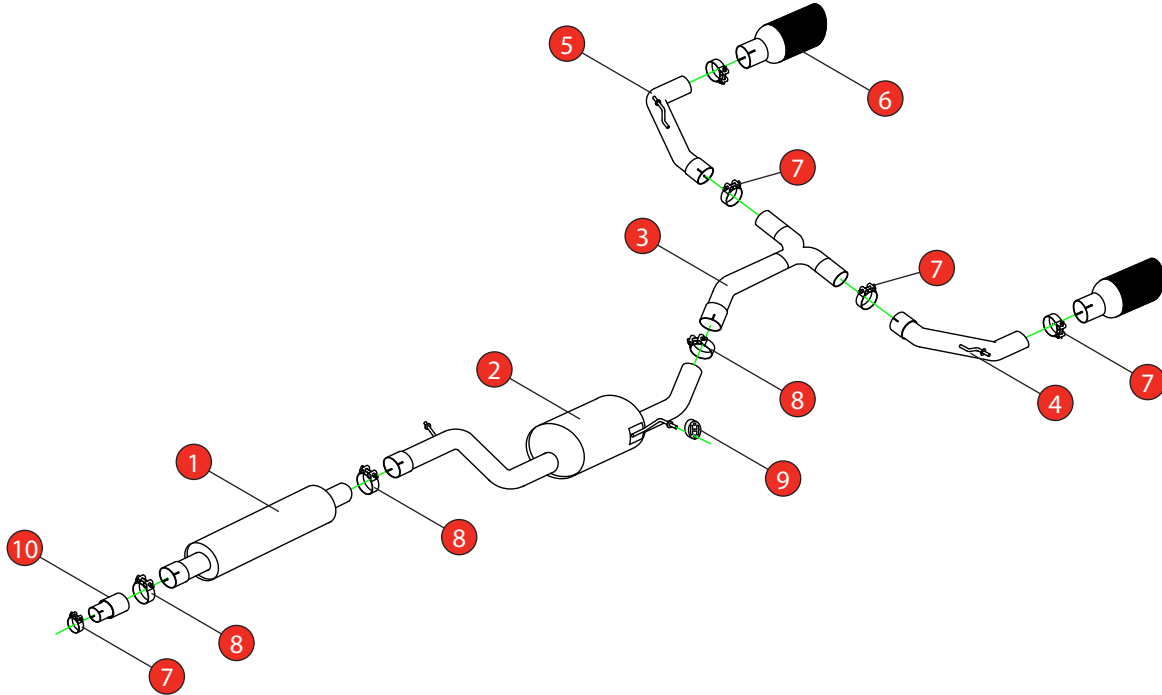

<b>Car</b>	Volkswagen Golf GTI Clubsport MK8	<b>Part No.</b>	SVW069CF
<b>Year</b>	2020-Current	<b>Fit Kits</b>	340FK
<b>Notes</b>	Where not supplied use original fittings	<b>Features</b>	Pipe Diameter:- 76mm

Estimated Fitting Time: 90 Minutes

NO.	PART NO.	DESCRIPTION	QTY
1	642VW	Resonated Front Pipe	1
2	644VW	Resonated Centre Pipe	1
3	720VW	'Y' Piece	1
4	812VW	L/H Trim Link Pipe	1
5	813VW	R/H Trim Link Pipe	1
6	Z023.10162	Carbon Fibre Ø114mm Ascari Trim	2
<b>Fit Kit</b>			
7	Z016.10064	63-68mm Clamp	5
8	Z016.10062	79mm H/D Clamp	3
9	Z016.10057	Hanging Rubber	1
10	AD62	Adaptor (USE TO FIT TO O.E SYSTEM)	1

DATE	18/05/2022
ISSUE	00
AUTHORISED	S Shipley

**NOTE:** ENSURE SCORPION SYSTEM IS CLEAR OF MOVING PARTS AND ALL ORIGINAL FUNCTIONS WORK CORRECTLY.

STAY CONNECTED TO RED POWER.